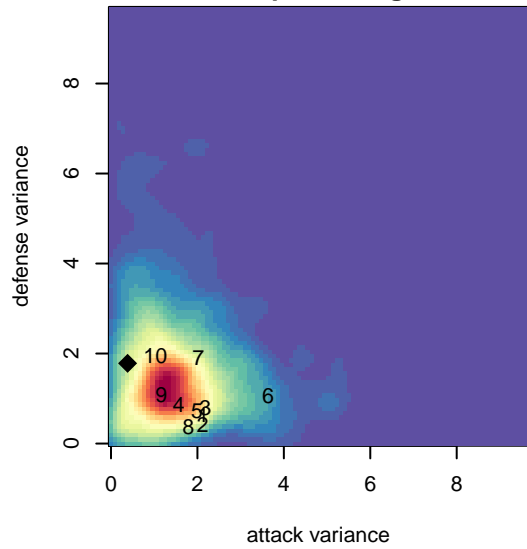

Thelo Storm G01

Thelo United Futbol
Milwaukie, OR
G01 total strength=294
attack=0.12 defense=0.25
fall league = OPL 1st Div U13
notes= white?

alt names used:

Venues played:
2014 PCU Summer Classic U13 Silver
2014 Mt Hood Challenge U13
2014 OPL First Division U13
2014 Directors Cup OPL Silver U13

**attack and defense variance (black dot)
relative to other teams
and top 10 in region**

**attack and defense rating
relative to others at age
and all opponents in last 13 months**

Performance relative to 13 month average