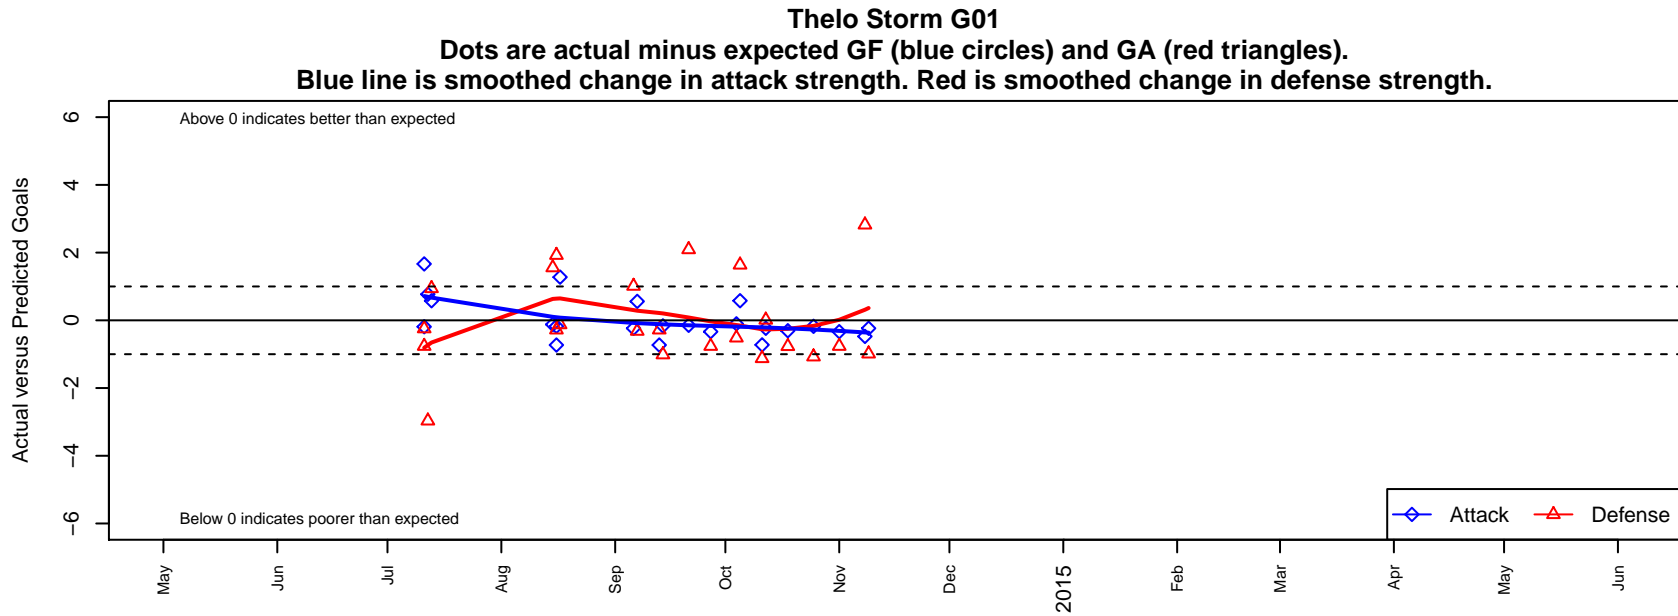

Thelo Storm G01

Thelo United Futbol
Milwaukie, OR
G01 total strength=294
attack=0.12 defense=0.25
fall league = OPL 1st Div U13
notes= white?

alt names used:

Venues played:
2014 PCU Summer Classic U13 Silver
2014 Mt Hood Challenge U13
2014 OPL First Division U13
2014 Directors Cup OPL Silver U13

**attack and defense variance (black dot)
relative to other teams
and top 10 in region**

**attack and defense rating
relative to others at age
and all opponents in last 13 months**

Performance relative to 13 month average