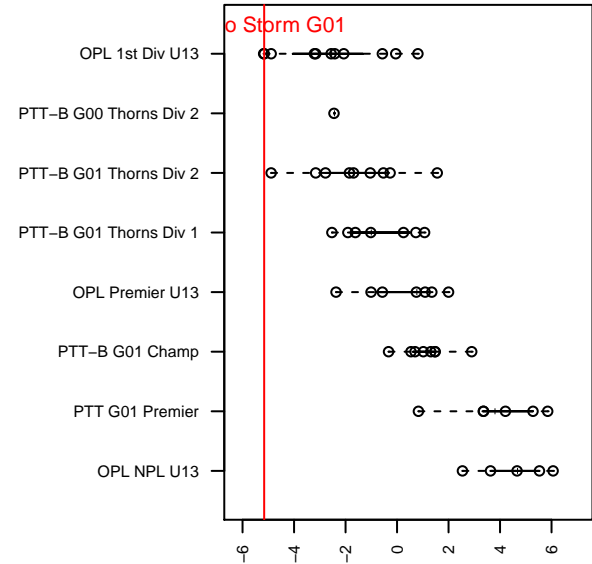

Thelo Storm G01

Thelo United Futbol
Milwaukie, OR
G01 total strength=294
attack=0.12 defense=0.25
fall league = OPL 1st Div U13
notes= white?

alt names used:

Venues played:
2014 PCU Summer Classic U13 Silver
2014 Mt Hood Challenge U13
2014 OPL First Division U13
2014 Directors Cup OPL Silver U13

**attack and defense variance (black dot)
relative to other teams
and top 10 in region**

**attack and defense rating
relative to others at age
and all opponents in last 13 months**

Performance relative to 13 month average